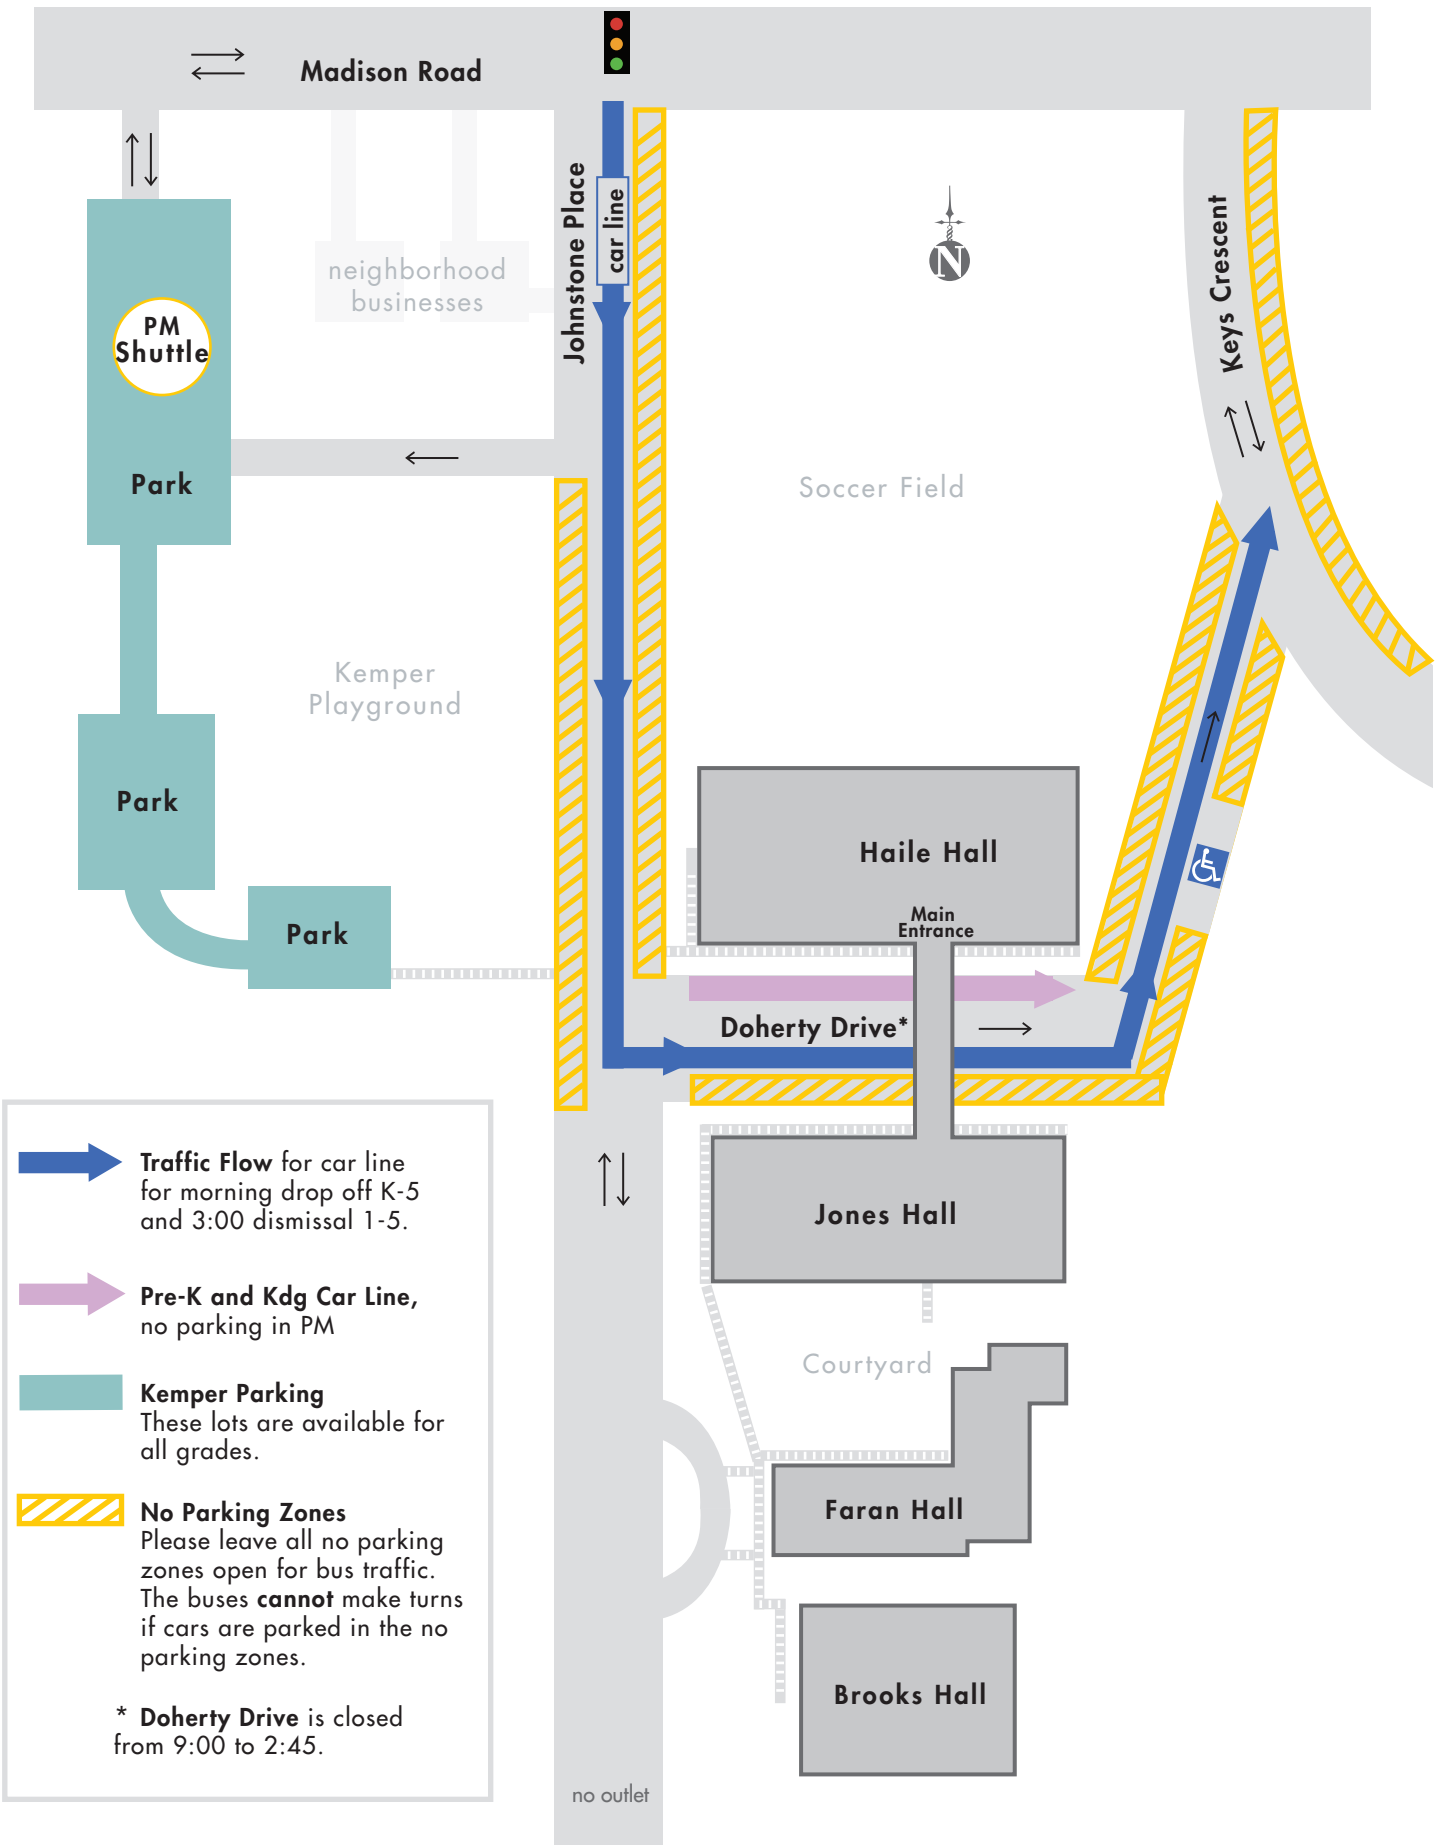

Doherty Traffic Flow

-  **Traffic Flow** for car line for morning drop off K-5 and 3:00 dismissal 1-5.
 -  **Pre-K and Kdg Car Line**, no parking in PM
 -  **Kemper Parking**
These lots are available for all grades.
 -  **No Parking Zones**
Please leave all no parking zones open for bus traffic. The buses **cannot** make turns if cars are parked in the no parking zones.
- * **Doherty Drive** is closed from 9:00 to 2:45.